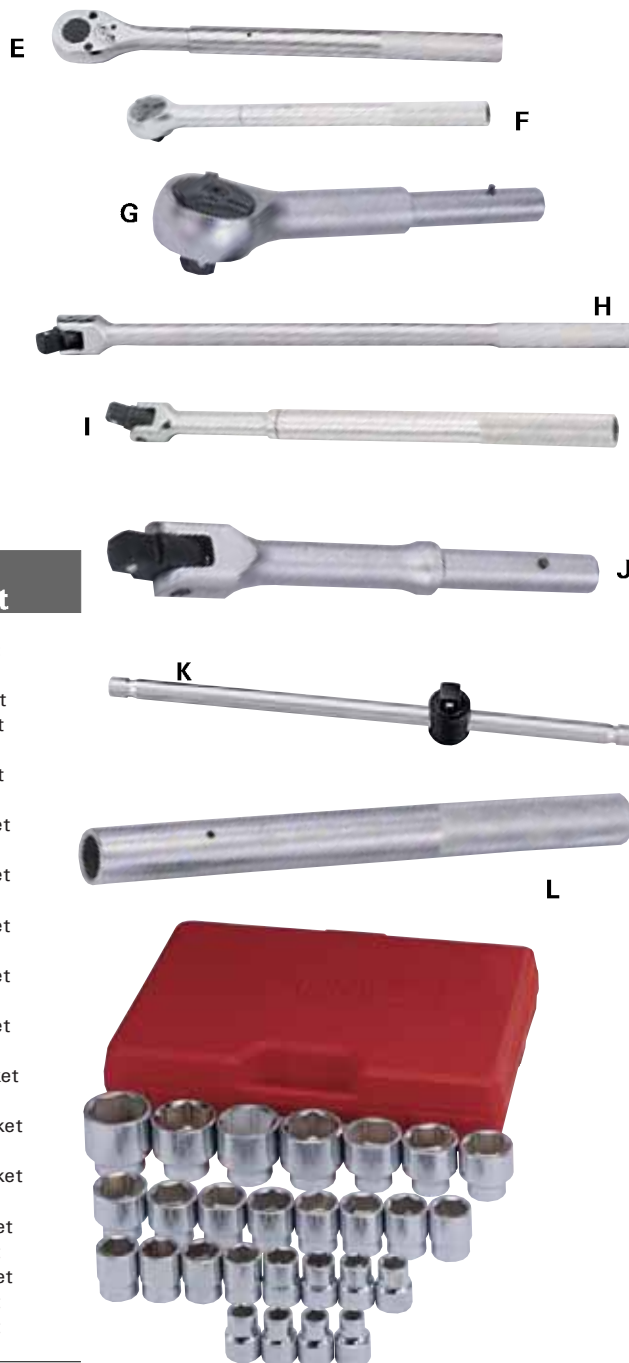

E Ratchet Head With Tube Handle

ITEM NO.	Length mm	Weight g	PCS 	G.W. KGS	CUFT 	CODE @
680666RA	500	2550	12	24.0	1.16	011110

F Ratchet Head With Tube Handle

ITEM NO.	Length mm	Weight g	PCS 	G.W. KGS	CUFT 	CODE @
680672E	530	2930	12	31	1.16	009600

G Ratchet Head

ITEM NO.	Length mm	Weight g	PCS 	G.W. KGS	CUFT 	CODE @
680672	290	1970	12	24.5	0.60	007700

H Hinge Handle

ITEM NO.	Length mm	Weight g	PCS 	G.W. KGS	CUFT 	CODE @
680446A	600	1620	10	17.0	0.45	006500

I Hinge Head With Tube Handle

ITEM NO.	Length mm	Weight g	PCS 	G.W. KGS	CUFT 	CODE @
680446E	560	2420	10	25.5	0.45	007000

J Hinge Head

ITEM NO.	Length mm	Weight g	PCS 	G.W. KGS	CUFT 	CODE @
680446	320	1460	15	23	0.37	005100

K Sliding T-Handle

ITEM NO.	Length mm	Weight g	PCS 	G.W. KGS	CUFT 	CODE @
680060	500	1650	12	21.0	1.16	004080

L Tube Handle

ITEM NO.	Length mm	Weight g	PCS 	G.W. KGS	CUFT 	CODE @
680350	350	960	15	15.5	0.31	001900
680580	580	1610	10	17	0.30	003200
680850	850	2340	10	24.5	0.40	004500

GS-627M 27 Piece Metric Hand Socket Set

Item No.	Description
3/4" Dr. Six-Point Hand Socket:	
625217	17mm Hand Socket
625219	19mm Hand Socket
625220	20mm Hand Socket
625221	21mm Hand Socket
625222	22mm Hand Socket
625223	23mm Hand Socket
625224	24mm Hand Socket
625227	27mm Hand Socket
625230	30mm Hand Socket
625231	31mm Hand Socket
625232	32mm Hand Socket
625233	33mm Hand Socket
625234	34mm Hand Socket
625235	35mm Hand Socket
625236	36mm Hand Socket
625237	37mm Hand Socket
625238	38mm Hand Socket
625240	40mm Hand Socket
625241	41mm Hand Socket
625245	45mm Hand Socket
625246	46mm Hand Socket
625248	48mm Hand Socket
625250	50mm Hand Socket
625254	54mm Hand Socket
625255	55mm Hand Socket
625257	57mm Hand Socket
625260	60mm Hand Socket

Blow Case

16500 g CODE : 034500
1 Set / 18 Kgs / 1.40 CUFT

GS-627S 27 Piece SAE Hand Socket Set

Item No.	Description
3/4" Dr. Six-Point Hand Socket:	
685224	3/4" Hand Socket
685225	25/32" Hand Socket
685226	13/16" Hand Socket
685228	7/8" Hand Socket
685230	15/16" Hand Socket
685232	1" Hand Socket
685234	1-1/16" Hand Socket
685236	1-1/8" Hand Socket
685238	1-3/16" Hand Socket
685240	1-1/4" Hand Socket
685242	1-5/16" Hand Socket
685244	1-3/8" Hand Socket
685246	1-7/16" Hand Socket
685248	1-1/2" Hand Socket
685250	1-9/16" Hand Socket
685252	1-5/8" Hand Socket
685254	1-11/16" Hand Socket
685256	1-3/4" Hand Socket
685258	1-13/16" Hand Socket
685260	1-7/8" Hand Socket
685262	1-15/16" Hand Socket
685264	2" Hand Socket
685266	2-1/16" Hand Socket
685268	2-1/8" Hand Socket
685270	2-3/16" Hand Socket
685272	2-1/4" Hand Socket
685276	2-3/8" Hand Socket

Blow Case

18000 g CODE : 037500
1 Set / 19 Kgs / 1.40 CUFT

GS-627M
(GS-627S)