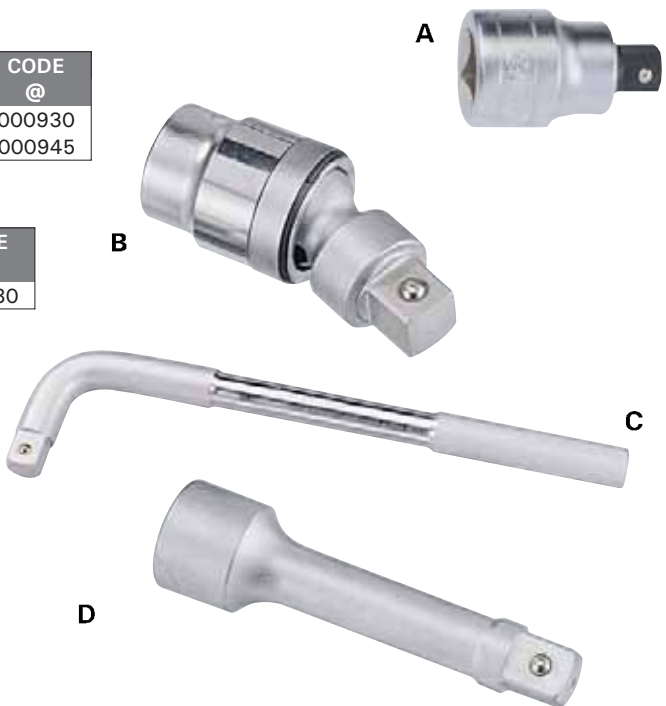

D Extension Bars

ITEM NO.	Length mm	Weight g	PCS 	G.W. KGS	CUFT 	CODE @
620100	100	420	30	12.5	0.52	001765
620150	150	700	12	10.0	0.30	001945
620200	200	880	10	10.0	0.34	002100
620250	250	1060	20	22.0	0.62	002205
620400	400	1330	15	21.0	0.43	003530