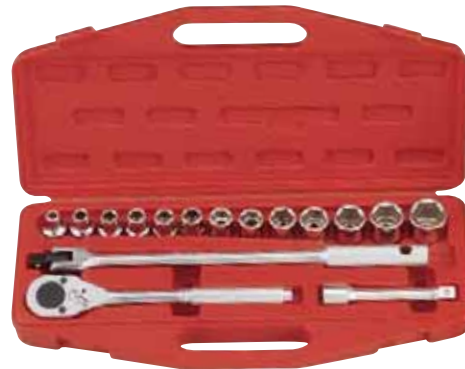

GS-416M
(GS-416S)