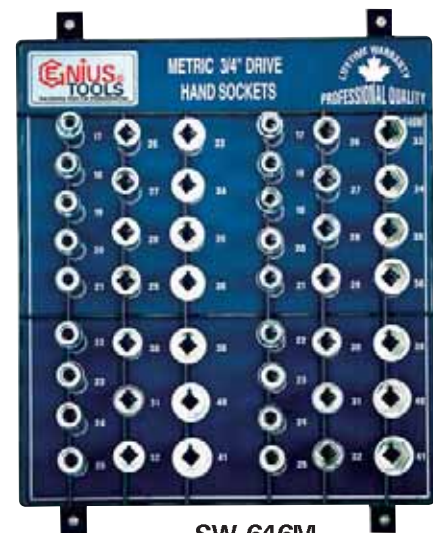

GS-23485S 85 Piece 1/4", 3/8" & 1/2" Dr. SAE Hand Socket Display Board