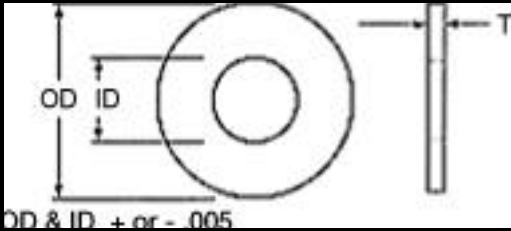

SUPERIOR

WASHER & GASKET CORP.

Part Number	Material	OD	ID	Free HT	Size	Thickness	
750-10-010	=Mica	.380	.090			.010	Flat Washer
750-11-005	=Mica	.430	.115			.005	Flat Washer
750-12-002	=Mica	.375	.118			.002	Flat Washer
750-13-062	=Mica	.480	.120			.062	Flat Washer
750-14-005	=Mica	.312	.125			.005	Flat Washer
750-15-005	=Mica	.375	.125			.005	Flat Washer
750-16-003	=Mica	.500	.125			.003	Flat Washer
750-17-010	=Mica	.750	.125			.010	Flat Washer
750-18-002	=Mica	.312	.140			.002	Flat Washer
750-19-003	=Mica	.375	.140			.003	Flat Washer
750-20-003	=Mica	.438	.140			.003	Flat Washer
750-21-004	=Mica	.810	.145			.004	Flat Washer
750-22-062	=Mica	.380	.149			.062	Flat Washer
750-23-010	=Mica	.375	.156			.010	Flat Washer
750-24-062	=Mica	.375	.171			.062	Flat Washer
750-25-003	=Mica	.380	.187			.003	Flat Washer
750-26-005	=Mica	.620	.187			.005	Flat Washer
750-27-002	=Mica	.500	.195			.002	Flat Washer
750-28-003	=Mica	.562	.195			.003	Flat Washer
750-29-005	=Mica	.625	.195			.005	Flat Washer
750-30-031	=Mica	.750	.195			.031	Flat Washer
750-31-003	=Mica	.875	.195			.003	Flat Washer
750-32-002	=Mica	.562	.203			.002	Flat Washer
750-33-003	=Mica	.625	.203			.003	Flat Washer
750-34-005	=Mica	.687	.235			.005	Flat Washer
750-35-010	=Mica	.500	.250			.010	Flat Washer
750-36-016	=Mica	.620	.257			.016	Flat Washer
750-37-003	=Mica	.875	.260			.003	Flat Washer
750-38-005	=Mica	.750	.261			.005	Flat Washer
750-39-003	=Mica	.625	.265			.003	Flat Washer

SUPERIOR

WASHER & GASKET CORP.

Part Number	Material	OD	ID	Free HT	Size	Thickness	
750-40-002	=Mica	.843	.265			.002	Flat Washer
750-41-015	=Mica	1.120	.265			.015	Flat Washer
750-42-002	=Mica	.880	.321			.002	Flat Washer
750-43-002	=Mica	.812	.325			.002	Flat Washer
750-44-062	=Mica	1.000	.395			.062	Flat Washer
750-45-010	=Mica	1.375	.500			.010	Flat Washer
750-46-062	=Mica	1.500	.500			.062	Flat Washer
750-47-047	=Mica	.938	.687			.047	Flat Washer
750-48-031	=Mica	1.500	.796			.031	Flat Washer