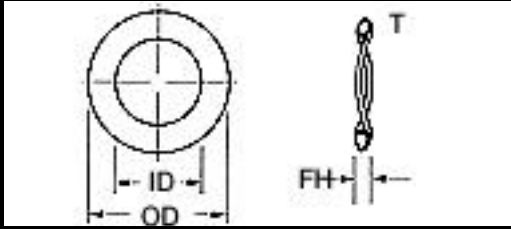

# SUPERIOR

WASHER & GASKET CORP.

Part Number	Material	OD	ID	Free HT	Size	Thickness	
AW02-169010	=Stainless-Steel	.166/.171	.095/.100	.030/.04		.010	Three wave washer
AW02-185010	=Stainless-Steel	.181/.186	.095/.100	.030/.04		.010	Three wave washer
AW04-250005	=Stainless-Steel	.245/.255	.125/.130	.015/.02		.005	Three wave washer
AW05-190005	=Stainless-Steel	.187/.192	.128/.133	.025/.03		.005	Three wave washer
AW05-250003	=Stainless-Steel	.245/.255	.130/.140	.020/.03		.003	Three wave washer
AW05-242006	=Stainless-Steel	.240/.245	.145/.150	.035/.05		.006	Three wave washer
AW06-281020	=Stainless-Steel	.276/.286	.166/.176	.050/.07		.020	Three wave washer
AW08-250006	=Stainless-Steel	.240/.250	.190/.200	.035/.05		.006	Three wave washer
AW08-285006	=Stainless-Steel	.280/.290	.190/.200	.035/.05		.006	Three wave washer
AW08-350005	=Stainless-Steel	.345/.355	.190/.200	.025/.04		.005	Three wave washer
AW10-500010	=Stainless-Steel	.495/.505	.200/.210	.040/.06		.010	Three wave washer
AW10-375005	=Stainless-Steel	.365/.385	.203/.208	.021/.04		.005	Three wave washer
AW14-438003	=Stainless-Steel	.433/.443	.245/.255	.030/.04		.003	Three wave washer
AW14-501014	=Stainless-Steel	.495/.505	.250/.260	.090/.11		.014	Three wave washer
AW14-453010	=Stainless-Steel	.443/.463	.255/.265	.062/.07		.010	Three wave washer
AW14-365006	=Stainless-Steel	.360/.370	.260/.270	.040/.06		.006	Three wave washer
AW14-500004	=Stainless-Steel	.490/.510	.260/.270	.045/.06		.004	Three wave washer
AW14-500005	=Stainless-Steel	.490/.510	.260/.270	.060/.08		.005	Three wave washer
AW14-500008	=Stainless-Steel	.490/.510	.260/.270	.040/.06		.008	Three wave washer
AW14-500010	=Stainless-Steel	.490/.510	.260/.270	.036/.06		.010	Three wave washer
AW14-500015	=Stainless-Steel	.490/.510	.260/.270	.045/.06		.015	Three wave washer
AW14-500022	=Stainless-Steel	.490/.510	.260/.270	.055/.07		.022	Three wave washer
AW18-375008	=Stainless-Steel	.370/.380	.320/.330	.050/.07		.008	Three wave washer
AW18-685013	=Stainless-Steel	.680/.690	.320/.330	.070/.09		.013	Three wave washer
AW18-500005	=Stainless-Steel	.490/.510	.320/.332	.040/.06		.005	Three wave washer
AW18-500008	=Stainless-Steel	.490/.510	.320/.332	.040/.06		.008	Three wave washer
AW18-500015	=Stainless-Steel	.490/.510	.320/.332	.045/.06		.015	Three wave washer
AW18-495020	=Stainless-Steel	.490/.500	.345/.355	.035/.05		.020	Three wave washer
AW18-565005	=Stainless-Steel	.560/.570	.345/.355	.080/.10		.005	Three wave washer
AW18-505010	=Stainless-Steel	.500/.510	.350/.360	.060/.08		.010	Three wave washer